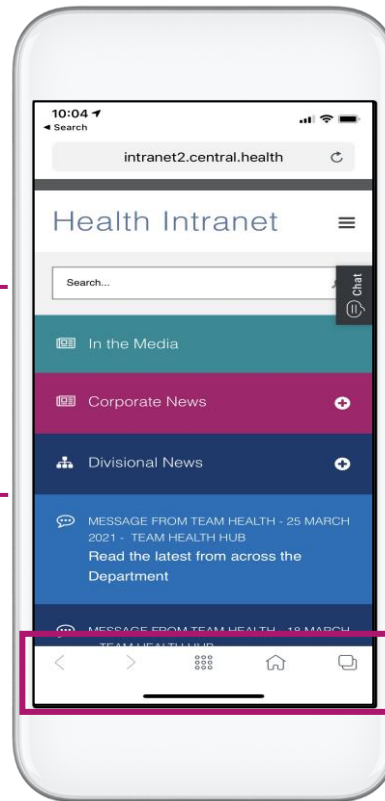

## Web app Mobile access to the Health intranet

Web provides access to the Health intranet. From Web you can also access a range of additional services including SAP ESS and the My Self-Service Portal.

### Search

Search the intranet for information and pages the same way you would on your desktop you.

### News

View news across In the Media, Corporate News and Divisional News

Scroll the page for more menu options including the Corporate Front Door, Job Vacancies, SAP ESS and the My Self-Service Portal

### Web app navigation menu

**Arrows** – navigate between pages

**Grid** – open the short cuts menu

**Home** – navigate to the intranet home page

**Tabs** – navigate between multiple pages open at once

**Favourites** – includes apps you have marked as a favourites